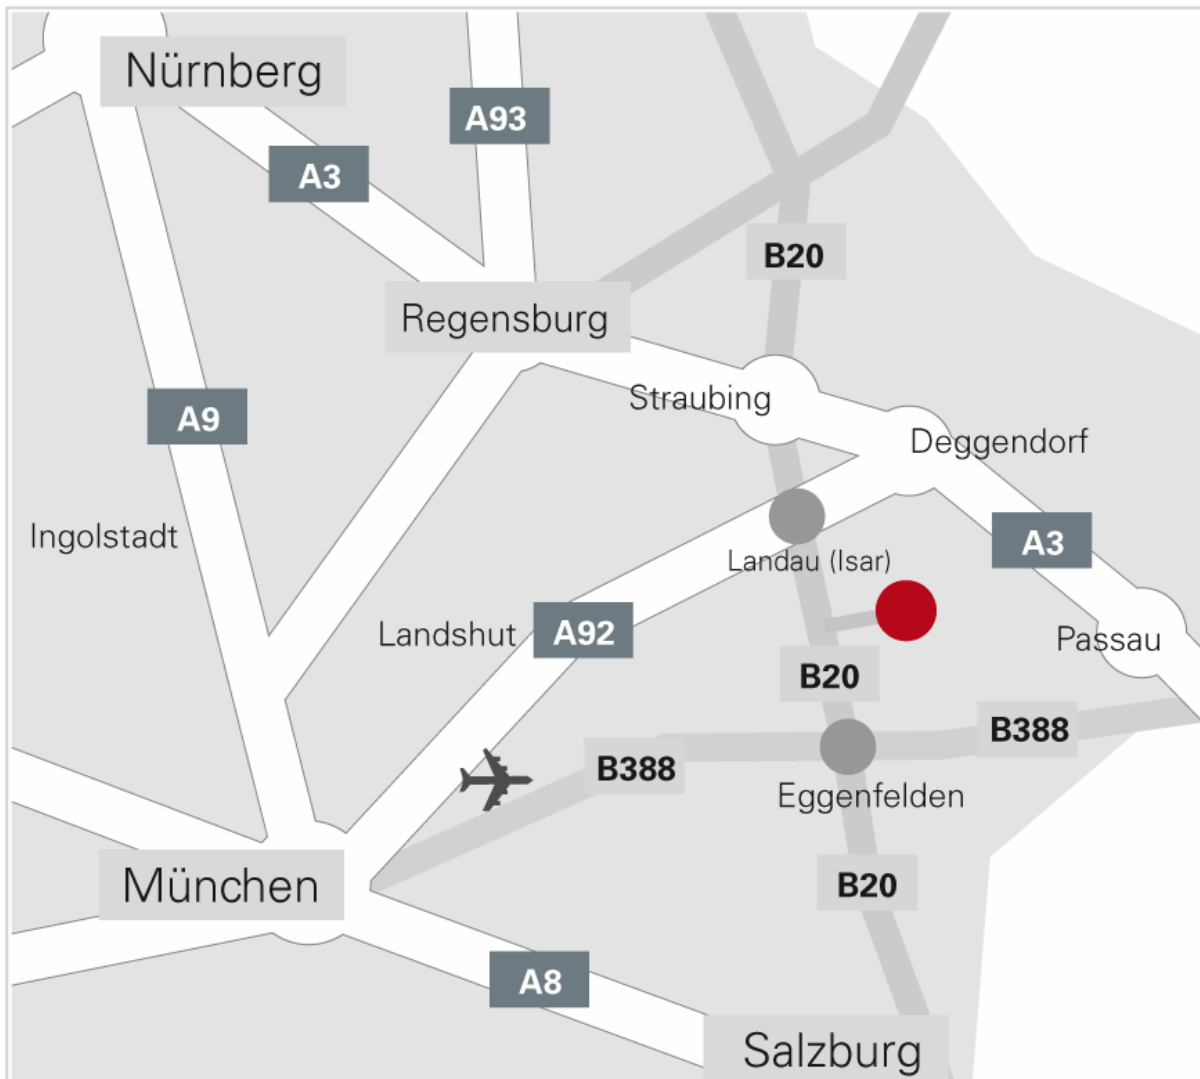

Location map

Please note with the entering in your GPS that Arnstorf is written by "T"!

From Salzburg/Austria:

at the border crossing "Freilassing" take the "B20", direction "Straubing" (the so-called "Blue Route" which is signposted with blue points)

take the motorway No. A92 (direction Munich Airport/Passau/Deggendorf)

exit "Landau/Isar" (No. 19)

turn left onto the B20 direction "Burghausen" (the so-called Blue Route which is signposted with blue points)

exit "Straubing" (No. 106)

turn left onto the "B20", direction "Burghausen" (the so-called "Blue Route" which is signposted with blue points)

exit "Arnstorf" / "Simbach b. Landau"

turn left, direction "Simbach b. Landau"

when entering "Arnstorf", Lindner is situated on the right hand

From Linz/Vienna/Austria:

at the border crossing "Suben" take the motorway No. A3 direction "Passau" exit "Pocking" turn right into the "B12", direction "Munich".